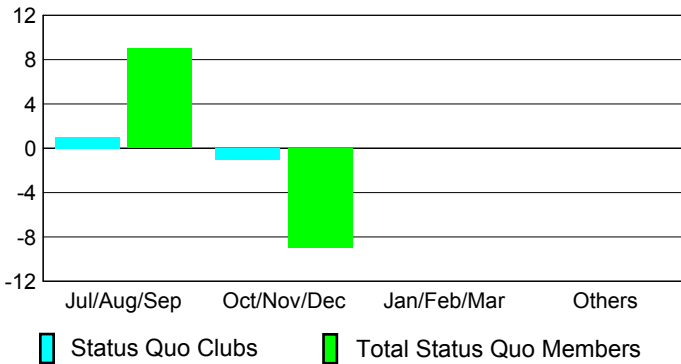

GMT: **KAMLESH JAIN**

Location: **INDIA**

GMT CA: **6**

**CLUBS**

Month	New Club Goal	Actual New Clubs	Actual Dropped Clubs	Gain/Loss of Clubs
<b>2012-2013</b>				
Jul/Aug/Sep	2	3	0	3
Oct/Nov/Dec	2	0	2	-2
Jan/Feb/Mar	1	0	2	-2
Apr/May/June	0	0	2	-2
<b>Totals</b>	<b>5</b>	<b>3</b>	<b>6</b>	<b>-3</b>

**Club Results 2012-2013**

Goal, New, Dropped, Gain/Loss

**YTD Status Quo Clubs 2012-2013**

Status Quo Clubs Compared to Status Quo Members

**Club Gain/Loss 2012-2013**

**MEMBERSHIP**

Month	Net Memb Goal	Actual New Memb	Actual Dropped Memb	Gain/Loss of Memb
<b>2012-2013</b>				
Jul/Aug/Sep	140	231	243	-12
Oct/Nov/Dec	140	108	80	28
Jan/Feb/Mar	50	67	155	-88
Apr/May/June	0	285	314	-29
<b>Totals</b>	<b>330</b>	<b>691</b>	<b>792</b>	<b>-101</b>