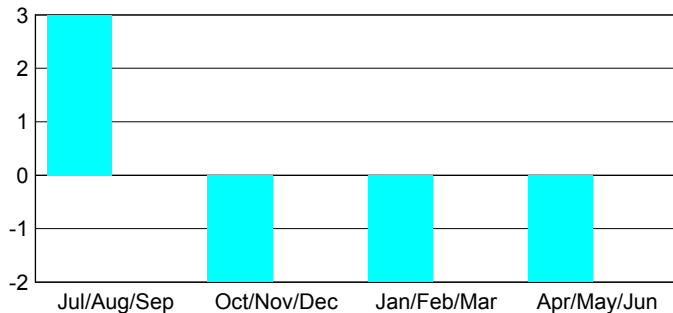

GMT: **KAMLESH JAIN**

Location: **INDIA**

GMT CA: **6**

**CLUBS**

Month	New Club Goal	Actual New Clubs	Actual Dropped Clubs	Gain/Loss of Clubs
<b>2012-2013</b>				
Jul/Aug/Sep	2	3	0	3
Oct/Nov/Dec	2	0	2	-2
Jan/Feb/Mar	1	0	2	-2
Apr/May/June	0	0	2	-2
<b>Totals</b>	<b>5</b>	<b>3</b>	<b>6</b>	<b>-3</b>

**Club Results 2012-2013**

Goal, New, Dropped, Gain/Loss

**YTD Status Quo Clubs 2012-2013**

Status Quo Clubs Compared to Status Quo Members

**Club Gain/Loss 2012-2013**

**MEMBERSHIP**

Month	Net Memb Goal	Actual New Memb	Actual Dropped Memb	Gain/Loss of Memb
<b>2012-2013</b>				
Jul/Aug/Sep	140	231	243	-12
Oct/Nov/Dec	140	108	80	28
Jan/Feb/Mar	50	67	155	-88
Apr/May/June	0	285	314	-29
<b>Totals</b>	<b>330</b>	<b>691</b>	<b>792</b>	<b>-101</b>

**Membership Results 2012-2013**

Goal, New, Dropped, Gain/Loss

**Gender Comparison 2012-2013**

**Membership Gain/Loss 2012-2013**