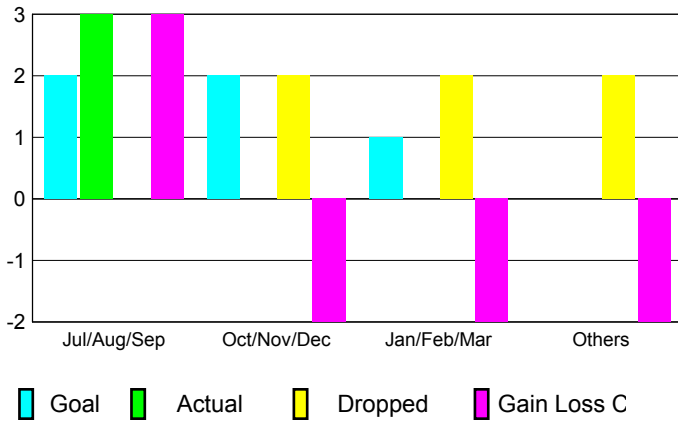

GMT: **KAMLESH JAIN**

Location: **INDIA**

GMT CA: **6**

**CLUBS**

Month	New Club Goal	Actual New Clubs	Actual Dropped Clubs	Gain/Loss of Clubs
<b>2012-2013</b>				
Jul/Aug/Sep	2	3	0	3
Oct/Nov/Dec	2	0	2	-2
Jan/Feb/Mar	1	0	2	-2
Apr/May/June	0	0	2	-2
<b>Totals</b>	<b>5</b>	<b>3</b>	<b>6</b>	<b>-3</b>

**Club Results 2012-2013**

Goal, New, Dropped, Gain/Loss

**YTD Status Quo Clubs 2012-2013**

Status Quo Clubs Compared to Status Quo Members

**Club Gain/Loss 2012-2013**

**MEMBERSHIP**

Month	Net Memb Goal	Actual New Memb	Actual Dropped Memb	Gain/Loss of Memb
<b>2012-2013</b>				
Jul/Aug/Sep	140	231	243	-12
Oct/Nov/Dec	140	108	80	28
Jan/Feb/Mar	50	67	155	-88
Apr/May/June	0	285	314	-29
<b>Totals</b>	<b>330</b>	<b>691</b>	<b>792</b>	<b>-101</b>