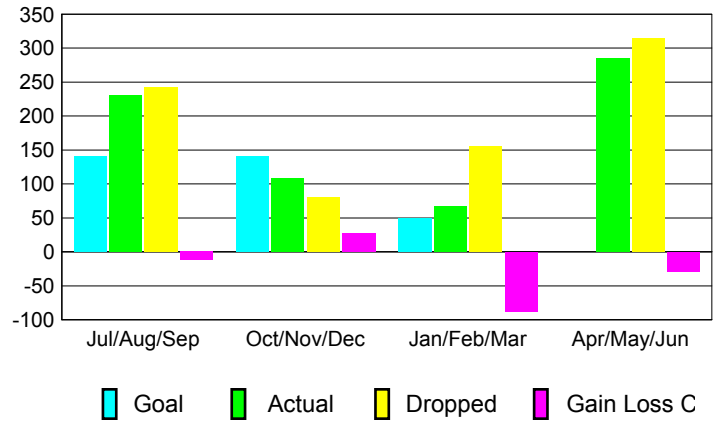

GMT: **KAMLESH JAIN**

Location: **INDIA**

GMT CA: **6**

**CLUBS**

Month	New Club Goal	Actual New Clubs	Actual Dropped Clubs	Gain/Loss of Clubs
<b>2012-2013</b>				
Jul/Aug/Sep	2	3	0	3
Oct/Nov/Dec	2	0	2	-2
Jan/Feb/Mar	1	0	2	-2
Apr/May/June	0	0	2	-2
<b>Totals</b>	<b>5</b>	<b>3</b>	<b>6</b>	<b>-3</b>

**Club Results 2012-2013**

Goal, New, Dropped, Gain/Loss

**YTD Status Quo Clubs 2012-2013**

Status Quo Clubs Compared to Status Quo Members

**Club Gain/Loss 2012-2013**

**MEMBERSHIP**

Month	Net Memb Goal	Actual New Memb	Actual Dropped Memb	Gain/Loss of Memb
<b>2012-2013</b>				
Jul/Aug/Sep	140	231	243	-12
Oct/Nov/Dec	140	108	80	28
Jan/Feb/Mar	50	67	155	-88
Apr/May/June	0	285	314	-29
<b>Totals</b>	<b>330</b>	<b>691</b>	<b>792</b>	<b>-101</b>

**Membership Results 2012-2013**

Goal, New, Dropped, Gain/Loss

**Gender Comparison 2012-2013**

**Membership Gain/Loss 2012-2013**