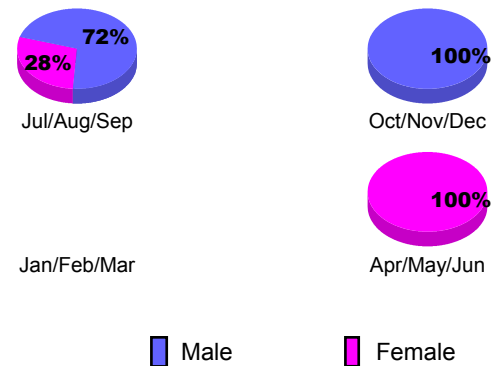

GMT: **KAMLESH JAIN**

Location: **INDIA**

GMT CA: **6**

**CLUBS**

Month	New Club Goal	Actual New Clubs	Actual Dropped Clubs	Gain/Loss of Clubs
<b>2012-2013</b>				
Jul/Aug/Sep	2	3	0	3
Oct/Nov/Dec	2	0	2	-2
Jan/Feb/Mar	1	0	2	-2
Apr/May/June	0	0	2	-2
<b>Totals</b>	<b>5</b>	<b>3</b>	<b>6</b>	<b>-3</b>

**Club Results 2012-2013**

Goal, New, Dropped, Gain/Loss

**YTD Status Quo Clubs 2012-2013**

Status Quo Clubs Compared to Status Quo Members

**Club Gain/Loss 2012-2013**

**MEMBERSHIP**

Month	Net Memb Goal	Actual New Memb	Actual Dropped Memb	Gain/Loss of Memb
<b>2012-2013</b>				
Jul/Aug/Sep	140	231	243	-12
Oct/Nov/Dec	140	108	80	28
Jan/Feb/Mar	50	67	155	-88
Apr/May/June	0	285	314	-29
<b>Totals</b>	<b>330</b>	<b>691</b>	<b>792</b>	<b>-101</b>

**Membership Results 2012-2013**

Goal, New, Dropped, Gain/Loss

**Gender Comparison 2012-2013**

**Membership Gain/Loss 2012-2013**